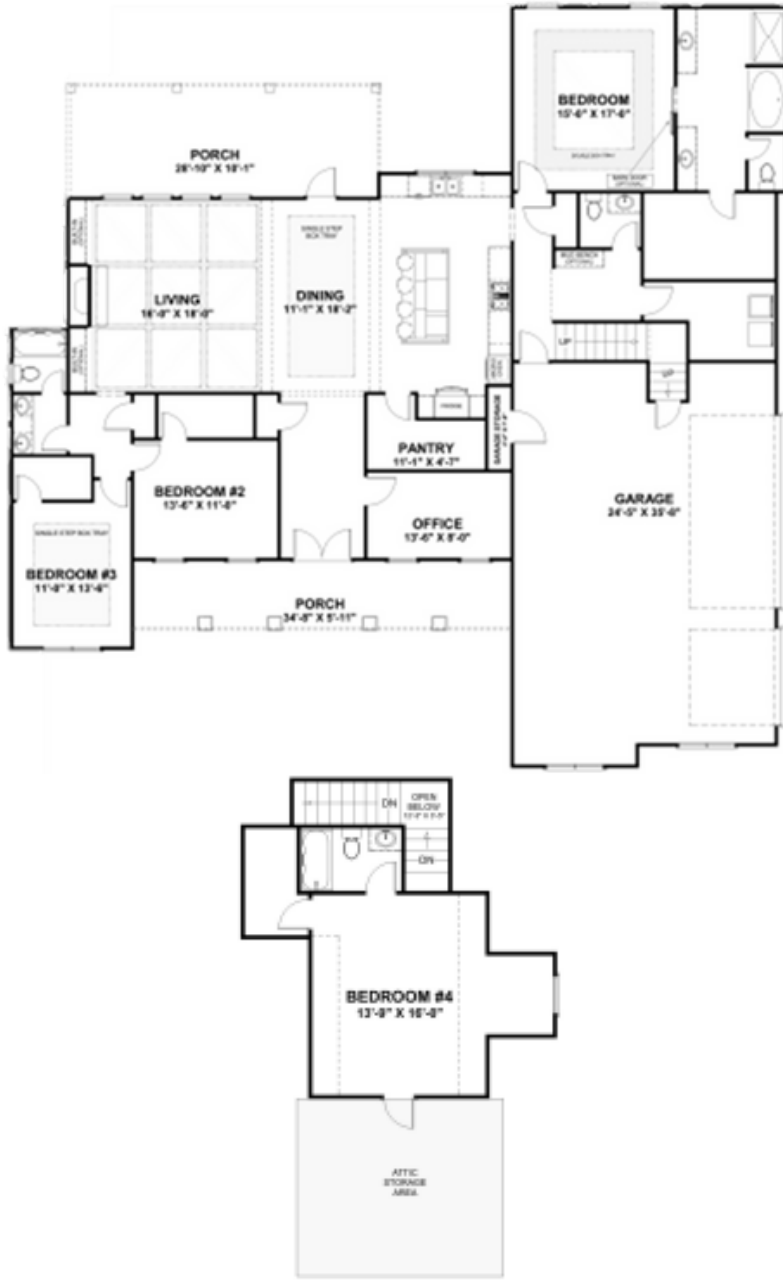

THE AUGUSTA

AT THE ACRES AT PLANTER'S RIDGE

OPTION A

OPTION B

OPTION C

4 BEDROOMS DINING ROOM OFFICE
2950SQFT

LET'S CHAT!
(478) 322-0028
SCAN ME